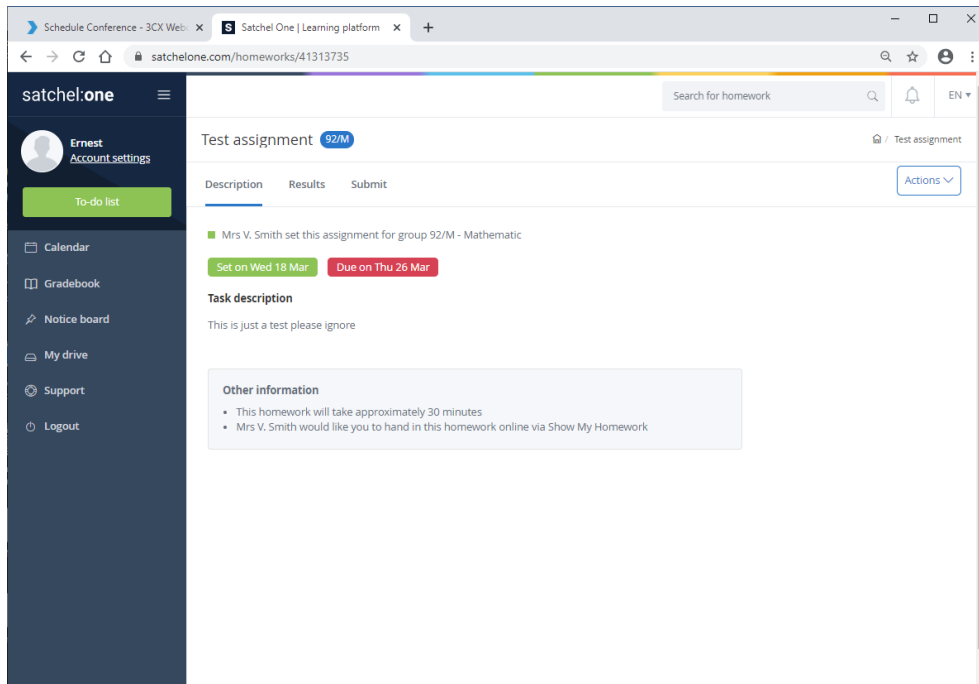

Clicking on a homework assignment will give you details about what you need to do, along with any files you need to use and tell you when the homework needs to be handed in.