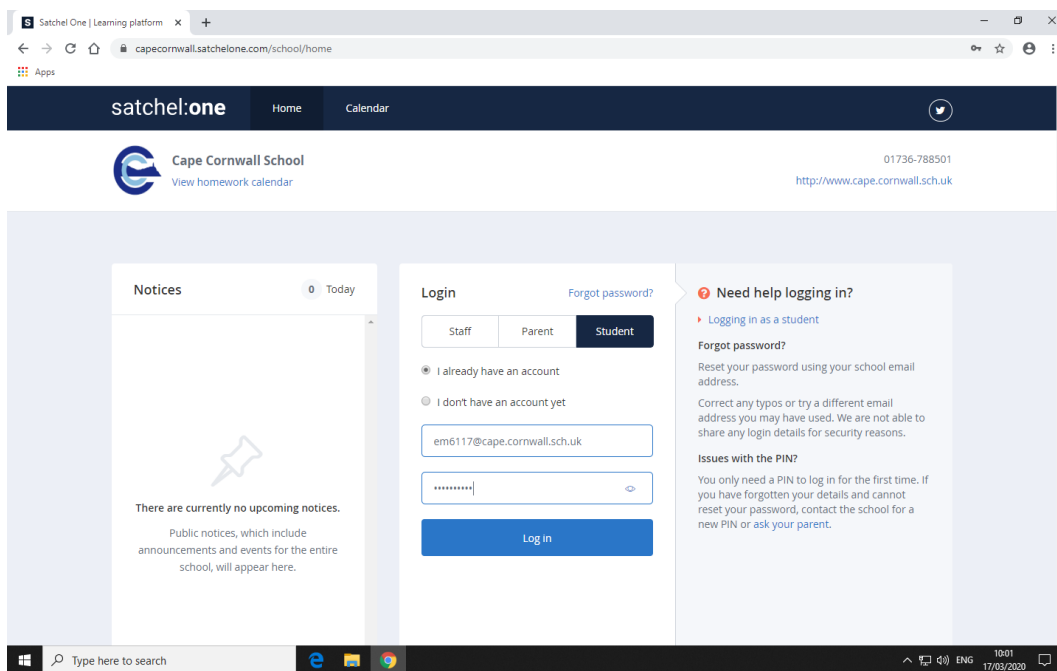

Connecting to Show My Home Work

You can connect to the Show My Home Work website easily by going to www.cape.cornwall.sch.uk and then hovering over the Links menu option and clicking on Show My Home Work Login

Once you have been redirected to the SMHW page, select Student and enter your School email address and your SMHW password. Your email address is your School computer logon (19xxx for year 7 and your initials and 4 digit number for years 8,9,10 and 11) followed by @cape.cornwall.sch.uk