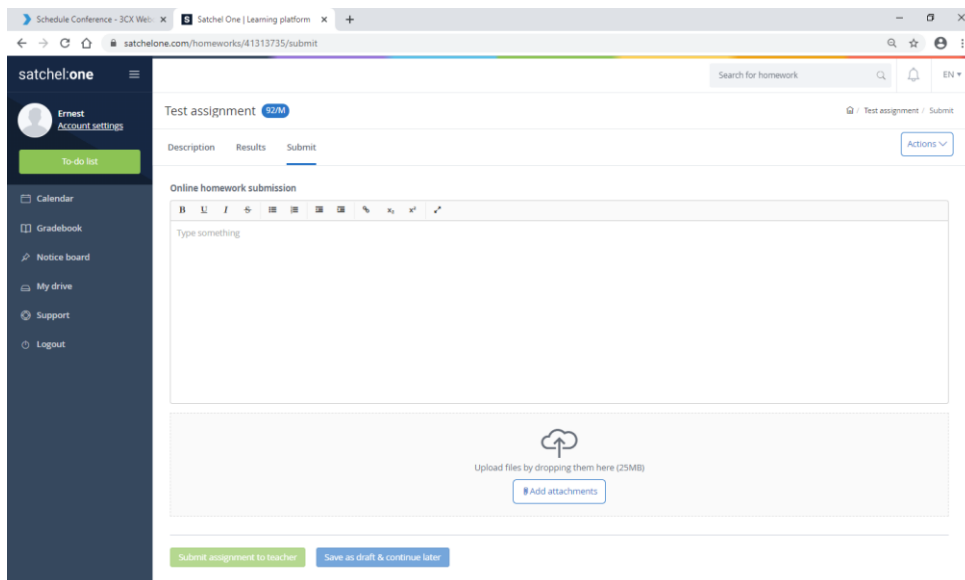

If you need to send any work back to your Teacher, click on the Submit menu option and you will have the choice to type your work into the 'Online homework submission' box, or you can add any documents or photos by dragging and dropping them in the box at the bottom of the screen. You can also click the 'Add attachments' button and select your files to send from there.